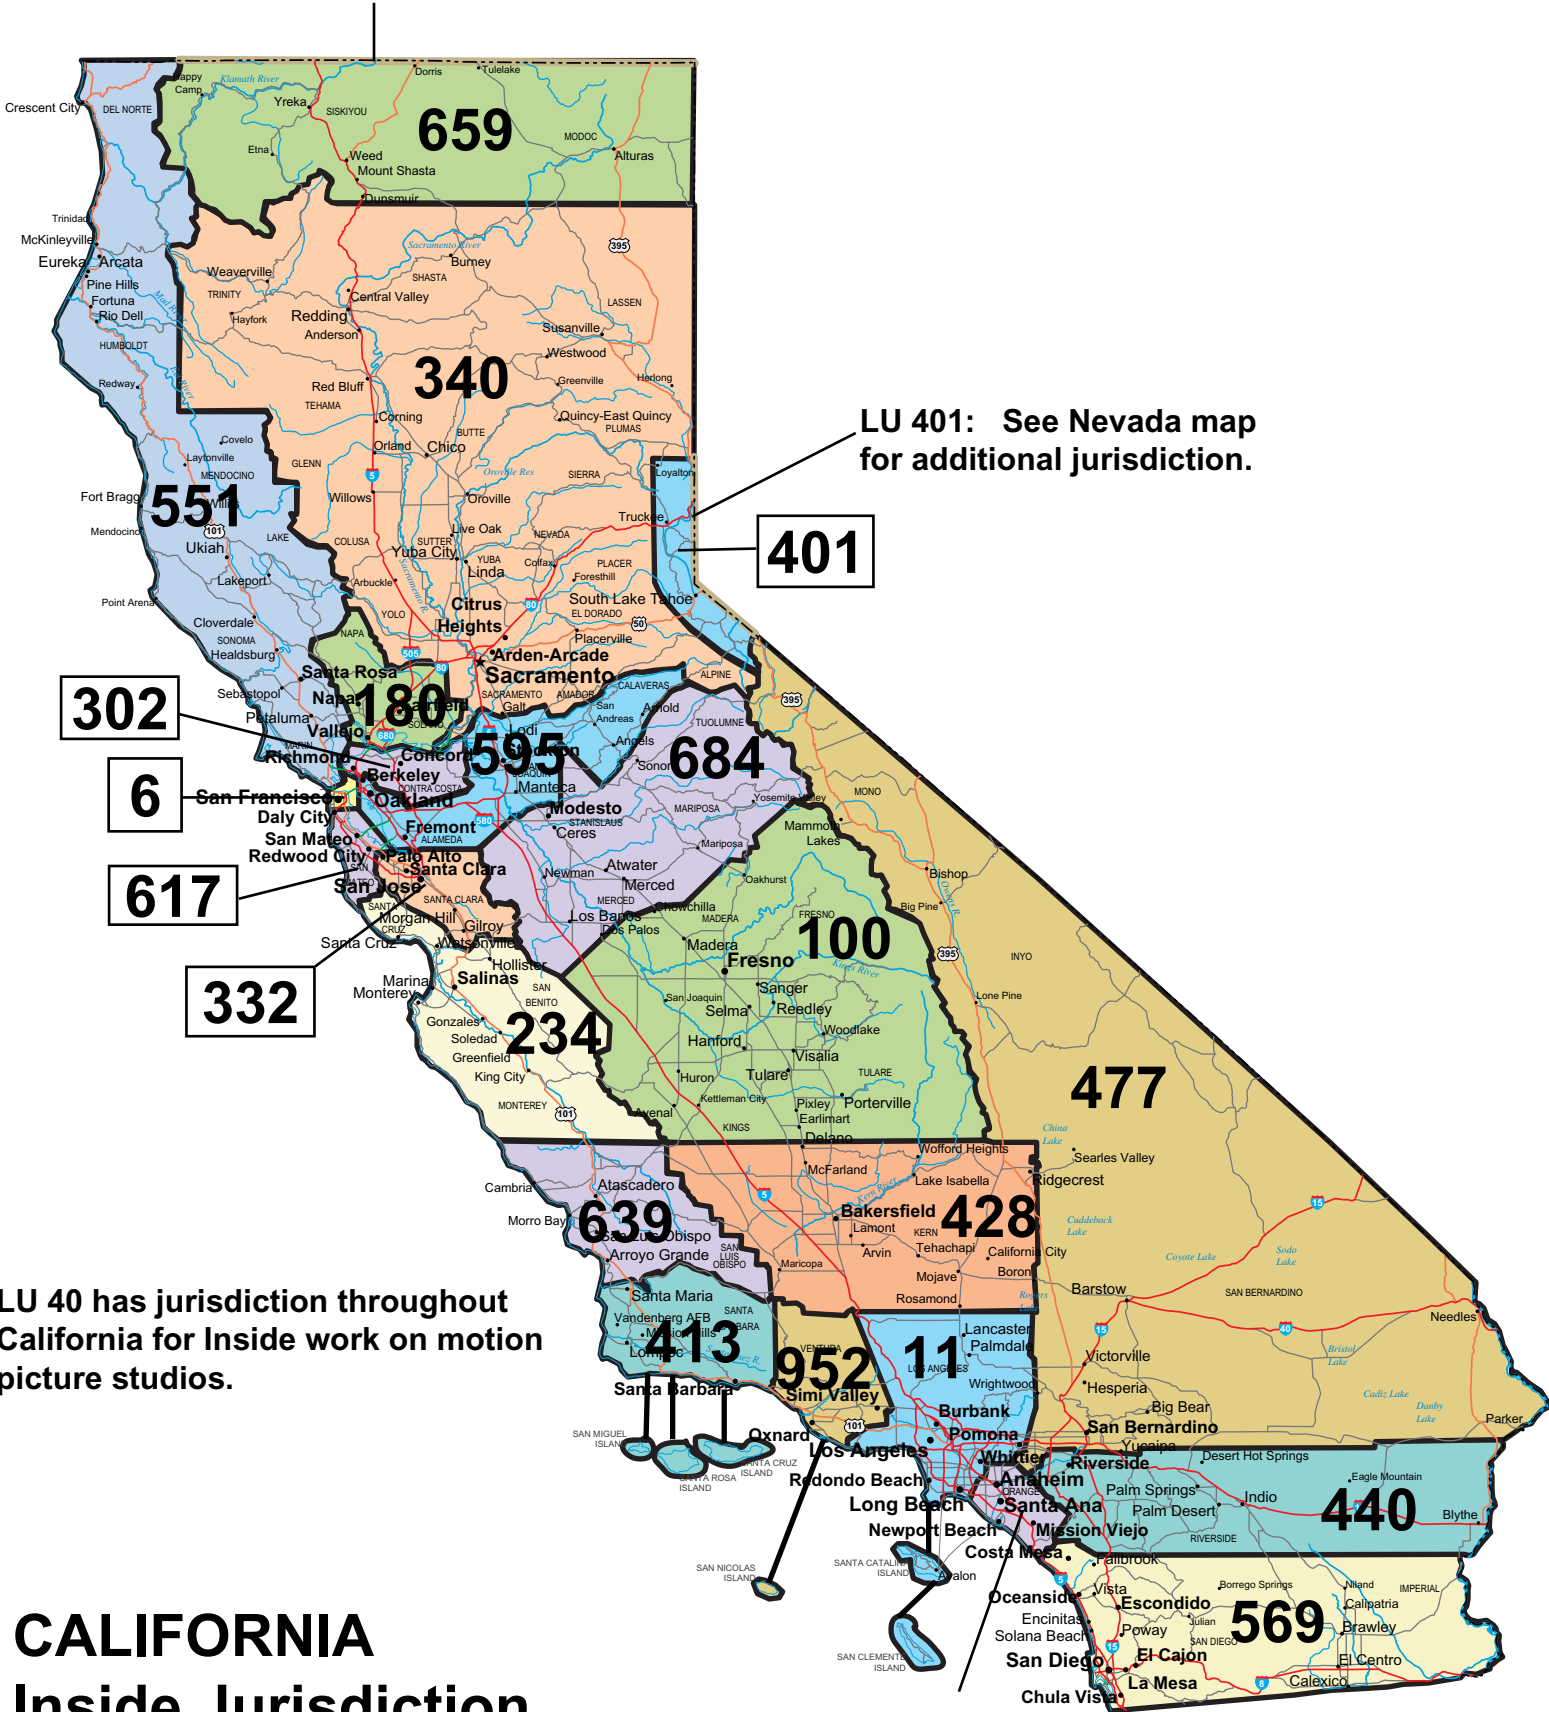

LU 659 - Medford, Oregon

LU 40 has jurisdiction throughout California for Inside work on motion picture studios.

**CALIFORNIA
Inside Jurisdiction**

Prepared by IBEW® Research and Technical Services Department, 01/25/03.
© 2003 International Brotherhood of Electrical Workers®

441